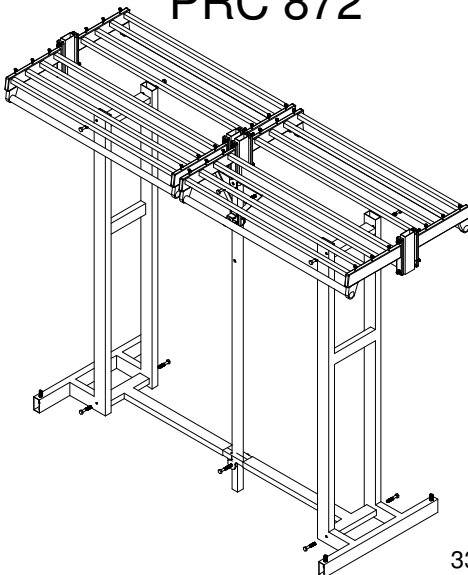

PortableCoatRacks.com

PRC 648

Specifications

Model	Height	Width	Depth	Weight	Description	Color
PRC648	48"Open 58"closed	26"	72"Open 18"closed	98 lbs	Hanger bar style	Black
PRC648H	48"Open 58"closed	26"	72"Open 18"closed	98 lbs	Hook Style	Black

PRC 672

Model	Height	Width	Depth	Weight	Description	Color
PRC672	72"Open 84"closed	26"	72"Open 18"closed	118lbs	Hanger bar style	Black
PRC672H	72"Open 84"closed	26"	72"Open 18"closed	118lbs	Hook Style	Black

PRC 872

Model	Height	Width	Depth	Weight	Description	Color
PRC872	72"Open 94"closed	26"	96"Open 18"closed	138lbs	Hanger bar style	Black
PRC872H	72"Open 94"closed	26"	96"Open 18"closed	138lbs	Hook Style	Black