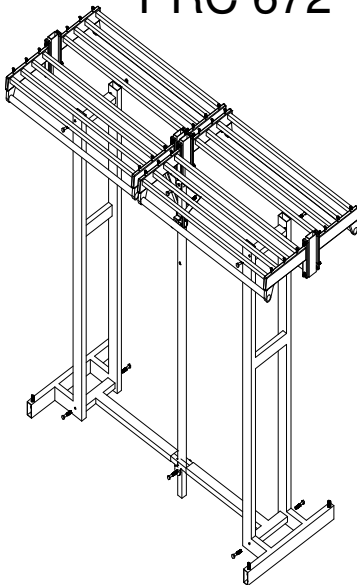

PortableCoatRacks.com

PRC 648

Specifications

Model	Height	Width	Depth	Weight	Description	Color
PRC648	48"Open 58"closed	26"	72"Open 18"closed	98 lbs	Hanger bar style	Black
PRC648H	48"Open 58"closed	26"	72"Open 18"closed	98 lbs	Hook Style	Black

PRC 672

Model	Height	Width	Depth	Weight	Description	Color
PRC672	72"Open 84"closed	26"	72"Open 18"closed	118lbs	Hanger bar style	Black
PRC672H	72"Open 84"closed	26"	72"Open 18"closed	118lbs	Hook Style	Black

PRC 872

Model	Height	Width	Depth	Weight	Description	Color
PRC872	72"Open 94"closed	26"	96"Open 18"closed	138lbs	Hanger bar style	Black
PRC872H	72"Open 94"closed	26"	96"Open 18"closed	138lbs	Hook Style	Black