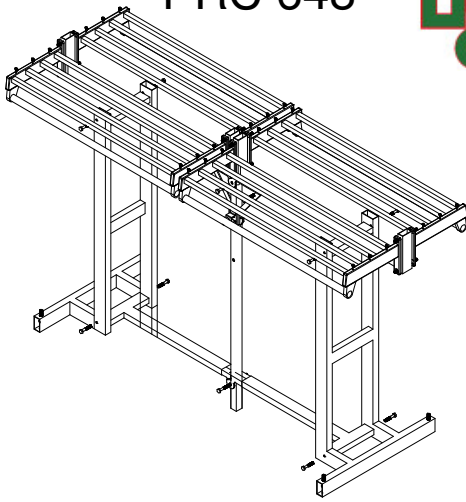

PortableCoatRacks.com

PRC 648

Specifications

Model	Height	Width	Depth	Weight	Description	Color
PRC648	48"Open 58"closed	26"	72"Open 18"closed	98 lbs	Hanger bar style	Black
PRC648H	48"Open 58"closed	26"	72"Open 18"closed	98 lbs	Hook Style	Black

PRC 672

Model	Height	Width	Depth	Weight	Description	Color
PRC672	72"Open 84"closed	26"	72"Open 18"closed	118lbs	Hanger bar style	Black
PRC672H	72"Open 84"closed	26"	72"Open 18"closed	118lbs	Hook Style	Black

PRC 872

Model	Height	Width	Depth	Weight	Description	Color
PRC872	72"Open 94"closed	26"	96"Open 18"closed	138lbs	Hanger bar style	Black
PRC872H	72"Open 94"closed	26"	96"Open 18"closed	138lbs	Hook Style	Black